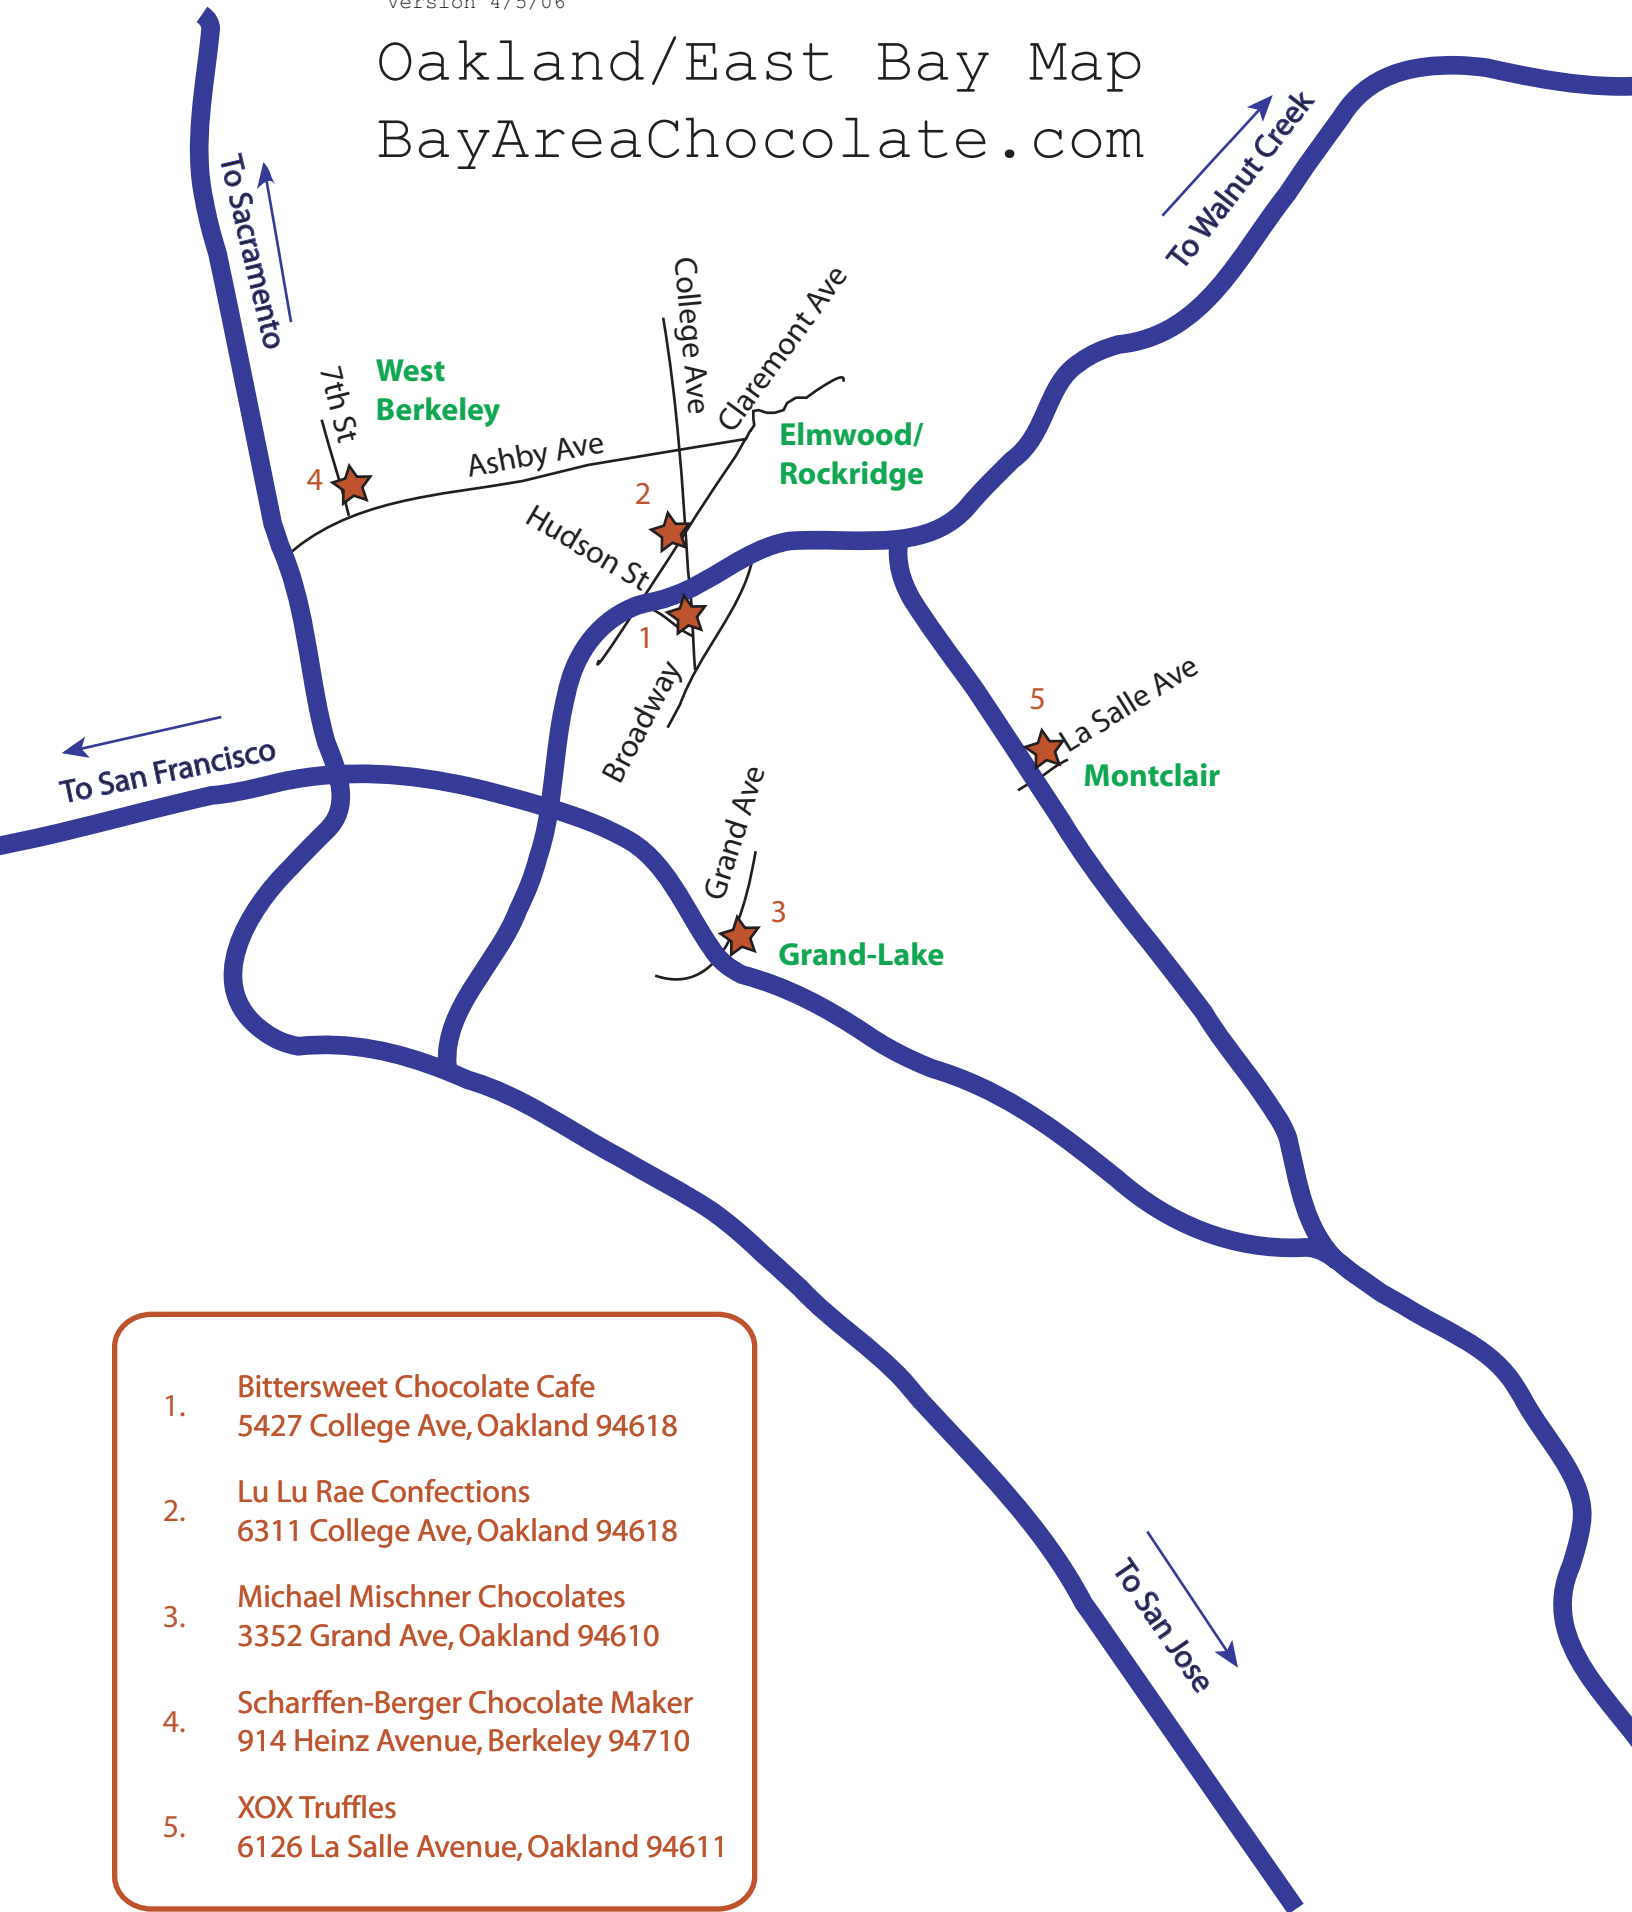

Version 4/5/06

Oakland/East Bay Map

BayAreaChocolate.com

1. Bittersweet Chocolate Cafe
5427 College Ave, Oakland 94618
2. Lu Lu Rae Confections
6311 College Ave, Oakland 94618
3. Michael Mischner Chocolates
3352 Grand Ave, Oakland 94610
4. Scharffen-Berger Chocolate Maker
914 Heinz Avenue, Berkeley 94710
5. XOX Truffles
6126 La Salle Avenue, Oakland 94611